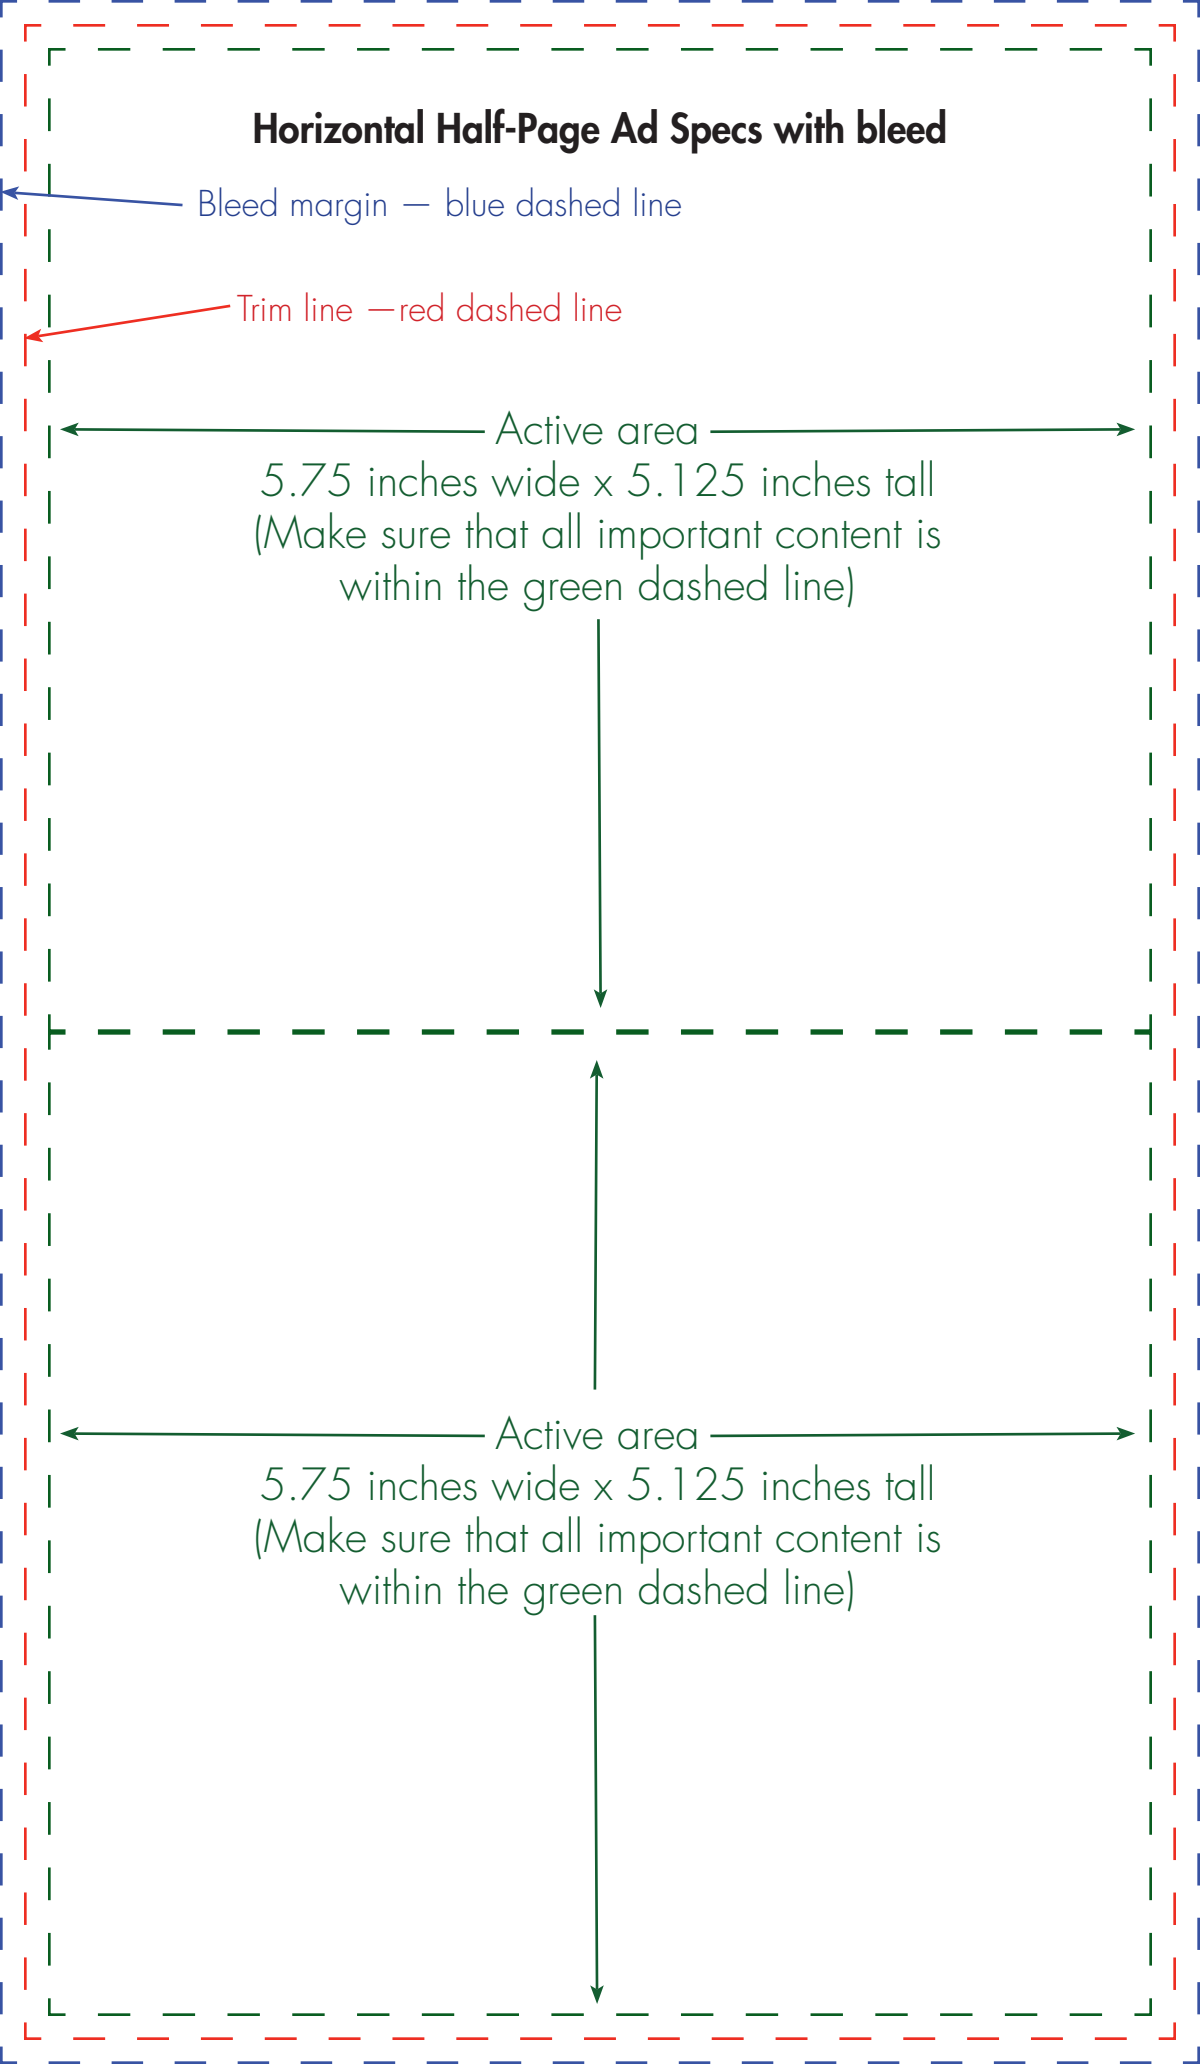

## Full Page Ad Specs

Bleed margin — blue dashed line: 6.25 x 10.75 inches

Trim line — red dashed line: 6 x 10.5 inches

Active area

5.75 x 10.25 inches

(Make sure that all important content  
is within the green dashed line)

## Horizontal Half-Page Ad Specs with bleed

Bleed margin — blue dashed line

Trim line — red dashed line

Active area

5.75 inches wide x 5.125 inches tall  
(Make sure that all important content is  
within the green dashed line)

## Vertical Half-Page Ad Specs with bleed

Bleed margin

Trim line

Active area  
2.875 inches wide  
x 10.25 inches tall  
(Make sure that all  
important content  
is within the green  
dashed line)

Active area  
2.875 inches wide  
x 10.25 inches tall  
(Make sure that all  
important content  
is within the green  
dashed line)

# Full Page Ad Specs – No bleed, Including border

Trim line – red dashed line: 6 x 10.5 inches

Active area  
5.5 inches wide x 10 inches tall